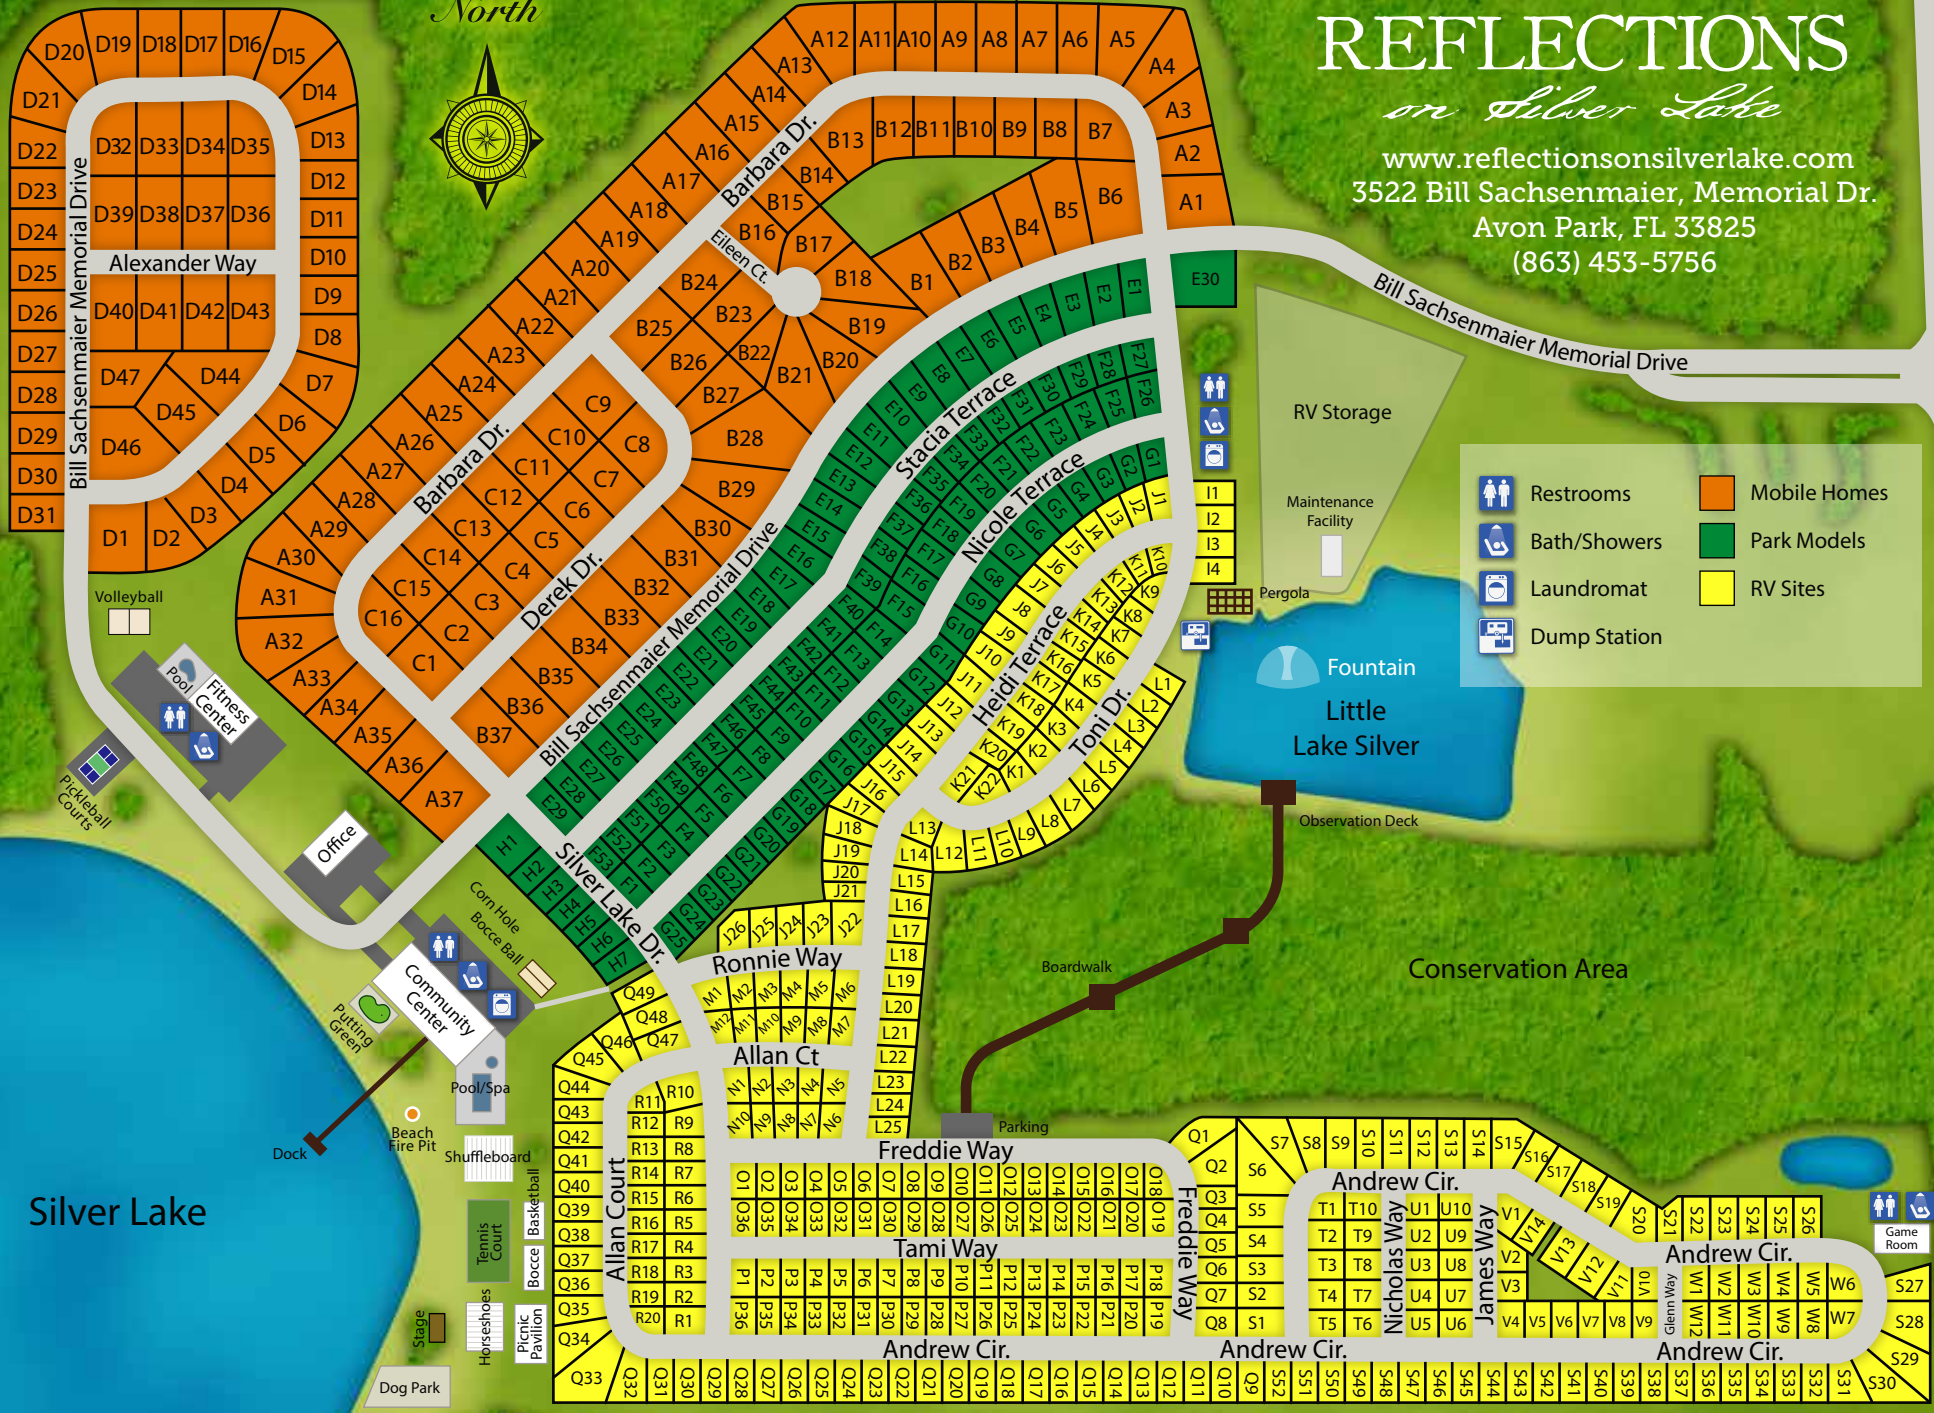

REFLECTIONS

on Silver Lake

www.reflectionsonsilverlake.com
3522 Bill Sachsenmaier, Memorial Dr.
Avon Park, FL 33825
(863) 453-5756

	Restrooms		Mobile Homes
	Bath/Showers		Park Models
	Laundromat		RV Sites
	Dump Station